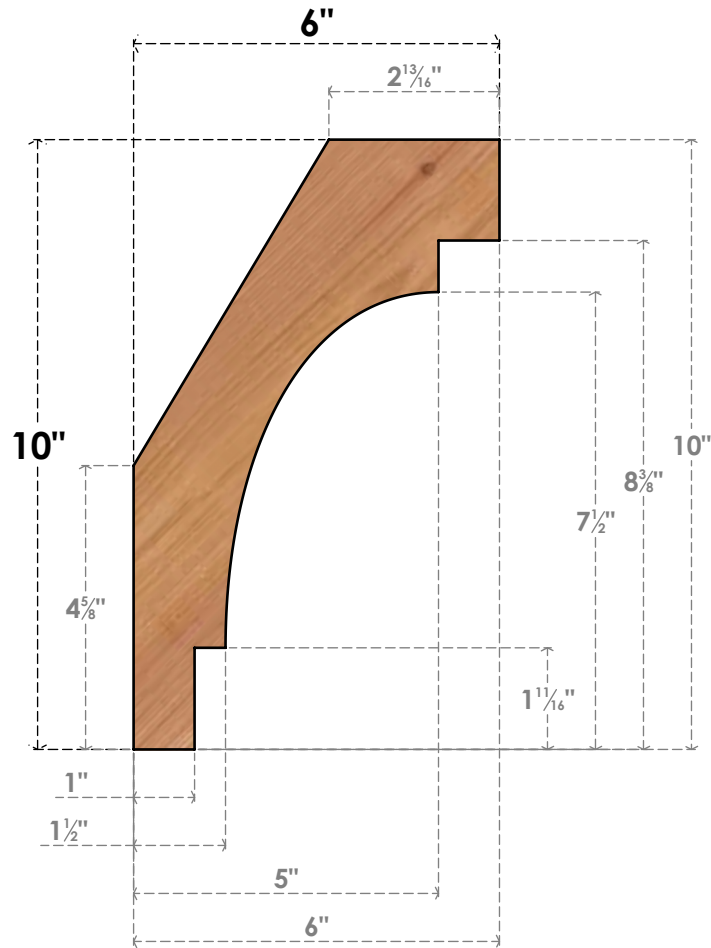

# BRC04X06X10MRC00SWR

3 1/2"W X 6"D X 10"H MERCED SMOOTH BRACE, WESTERN RED CEDAR

**SIDE**

**FRONT**

EKENA MILLWORK  
 2300 WEST MAIN ST.  
 CLARKSVILLE, TX 75426  
 TOLL FREE: 866-607-0453  
 WWW.EKENAMILLWORK.COM

**NOTES**

1. INSTALLATION TO BE COMPLETED IN ACCORDANCE WITH MANUFACTURER'S SPECIFICATIONS.
2. DRAWING MAY NOT BE TO SCALE
3. THIS DRAWING IS INTENDED FOR DESIGN AND PLANNING PURPOSES ONLY.
4. ALL INFORMATION CONTAINED HEREIN WAS CURRENT AT THE TIME OF DEVELOPMENT BUT MUST BE REVIEWED AND APPROVED BY THE PRODUCT MANUFACTURER TO BE CONSIDERED ACCURATE.
5. PRODUCTS ARE NOT KILN DRIED. THIS ITEM IS UNIQUE AND WILL CONTAIN THE NATURAL VARIATIONS THAT THE WOOD SPECIES OFFERS. THIS MAY RESULT IN VARIATIONS UP TO 1/4"