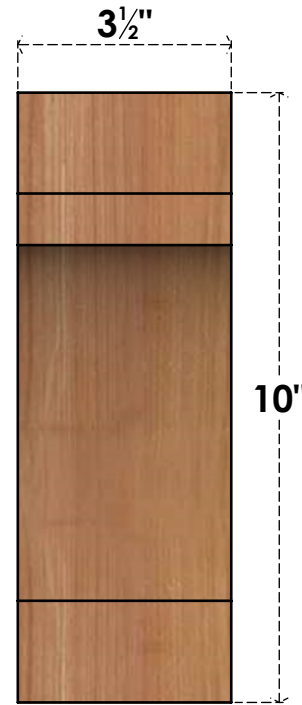

# BRC04X06X10MRC00SWR

3 1/2"W X 6"D X 10"H MERCED SMOOTH BRACE, WESTERN RED CEDAR

**SIDE**

**FRONT**

EKENA MILLWORK  
 2300 WEST MAIN ST.  
 CLARKSVILLE, TX 75426  
 TOLL FREE: 866-607-0453  
 WWW.EKENAMILLWORK.COM